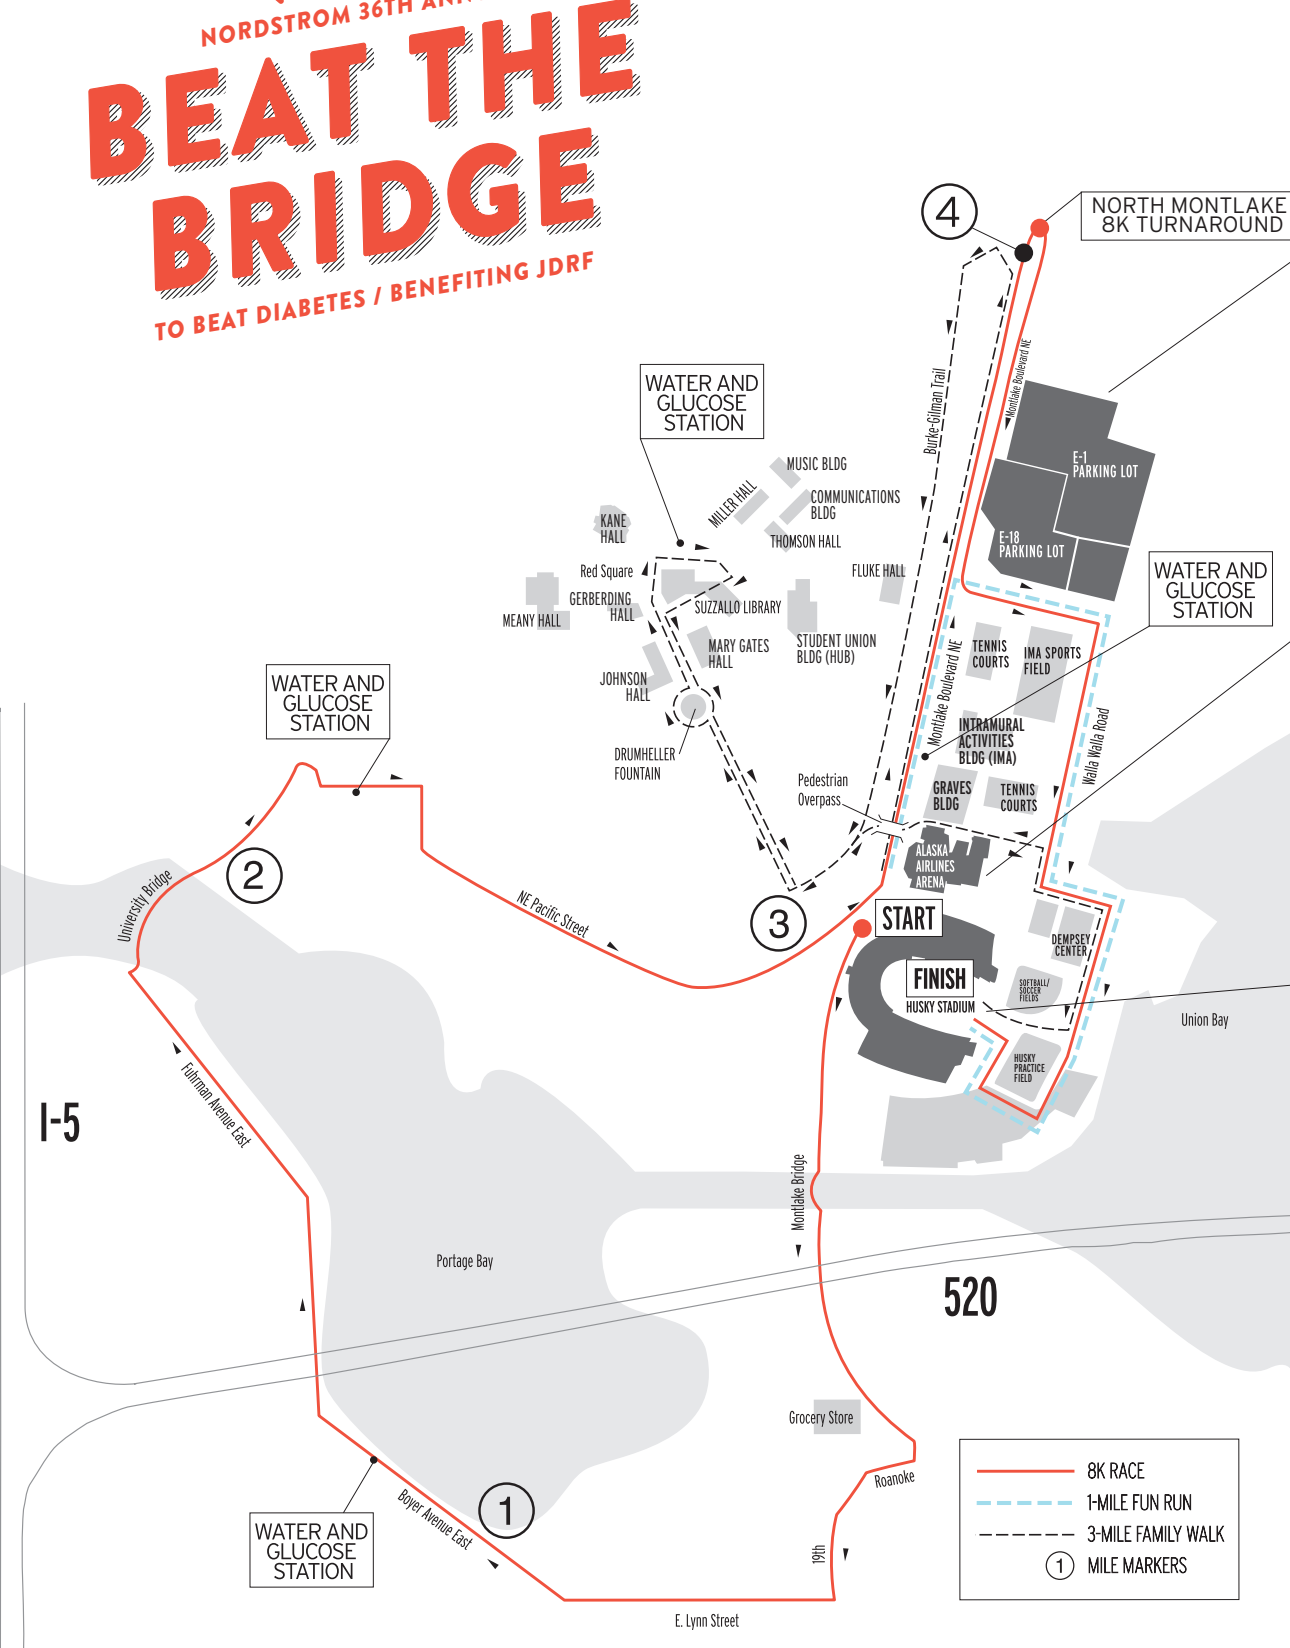

# NORDSTROM 36TH ANNUAL BEAT THE BRIDGE

TO BEAT DIABETES / BENEFITING JDRF

**EVENT PARKING**  
Note: ADA parking located in E-19, in front of Husky Stadium.

**WARM-UP PRESENTED BY ZELLA**  
In front of the Arena in the NW Plaza.

**RACE START**  
In front of the Arena.

**REGISTRATION**  
Enter using the SW Gate of the stadium concourse.

**CLOTHING CHECK**  
In the Jim Houston Boardroom.

**NORDSTROM COFFEE BAR**  
Concession stand located in the SW concourse.

**RESTROOMS**  
Concourse level.

**FINISH LINE**

**FIELD ACTIVITIES AND STAGE**

**FRUIT AND FOOD SPONSORS DAWG PACK**  
Inside the stadium concourse, near the West Gate exit.

NORDSTROM

JDRF IMPROVING LIVES. CURING TYPE 1 DIABETES.